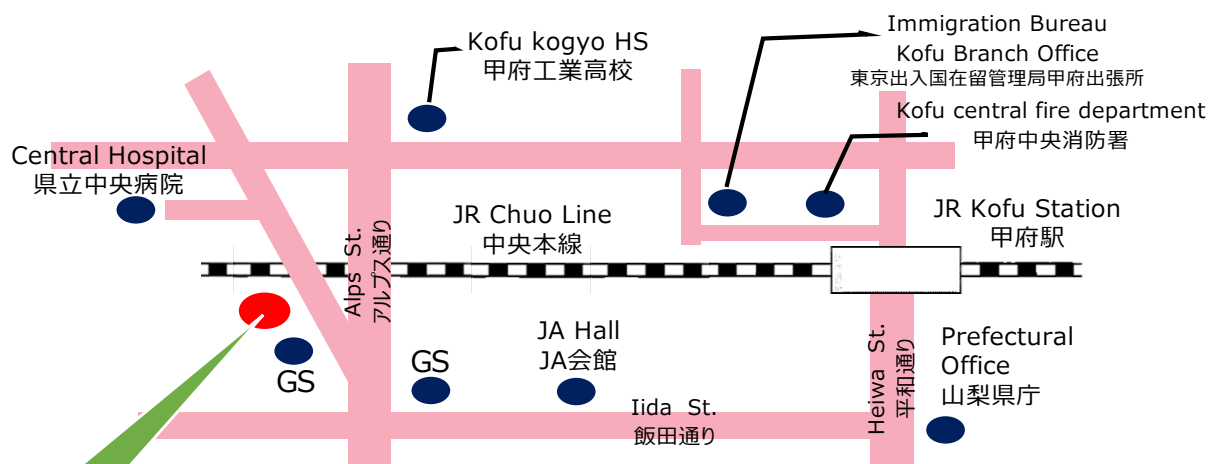

- 困 (こま) った時 (とき) はまず相談 (そうだん) してください。
  問題 (もんだい) をなくせるように、わたしたちが手伝 (てつだ) います。
- 仕事 (しごと)、家族 (かぞく)、教育 (きょういく) など日本 (にほん) での生活 (せいかつ) について、どこに相談 (そうだん) すればいいかを教 (おし) えます。
- **秘密 (ひみつ) は守 (まも) ります。**

【つかえることば】 英語 (えいご)、中国語 (ちゅうごくご)、ポルトガル語 (ぼるとがるご)、ベトナム語 (べとなむご)、タガログ語 (たがろぐご)、韓国語 (かんこくご)、スペイン語 (すべいんご)、タイ語 (たいご)、ネパール語 (ねばーご)、インドネシア語 (いんどねしあご)、ミャンマー語 (みゃんまーご)、ロシア語 (ろしあご)、フランス語 (ふらんすご)、クメール語 (くめーご)、ヒンディー語 (ひんでいーご)、日本語 (にほんご)

【そうだんできるとき】 火曜日 (かようび) ~ 土曜日 (どようび) AM9:00~PM4:00
(祝日 (しゅくじつ) と12月 (がつ) 29日 (にち) ~ 1月 (がつ) 3日 (にち) は休 (やす) み)

*We provide a consultation service for issues in your daily life in person and over the phone in 11 languages. If you need Japanese language support, come talk to us. Let's solve the problem together.
***We value your privacy.**

*如果您遇到日语表达方面的困难, 请告诉我们, 我们将为您提供服务, 协助您解决问题。
*关于工作、家庭、教育以及生活各方面, 我们将为您介绍相关的专门机构进行咨询。
*我们将严格保护您的隐私。

* Khi gặp vấn đề trở ngại không hiểu tiếng Nhật thì trước hết phải thảo luận với chúng tôi. Chúng tôi sẽ giúp đỡ giải quyết cho đến khi hết vấn đề.
* Chúng tôi sẽ hướng dẫn cho các bạn chỗ nào có thể thảo luận về cuộc sống ở Nhật như công việc, gia đình, giáo dục.
* **Chúng tôi sẽ giữ bí mật.**

*Oferecemos orientações em língua estrangeira, pessoalmente ou por telefone. Vamos pensar juntos e resolver o seu problema!
*Caso precise de suporte em língua japonesa, podemos te ajudar!
***Garantimos o sigilo sobre o conteúdo das conversas.**

The Yamanashi Prefectural Foreigner Consultation Centre is located in Yamanashi International Centre
やまなし外国人相談センター (山梨県立国際交流センター内)

(Web)